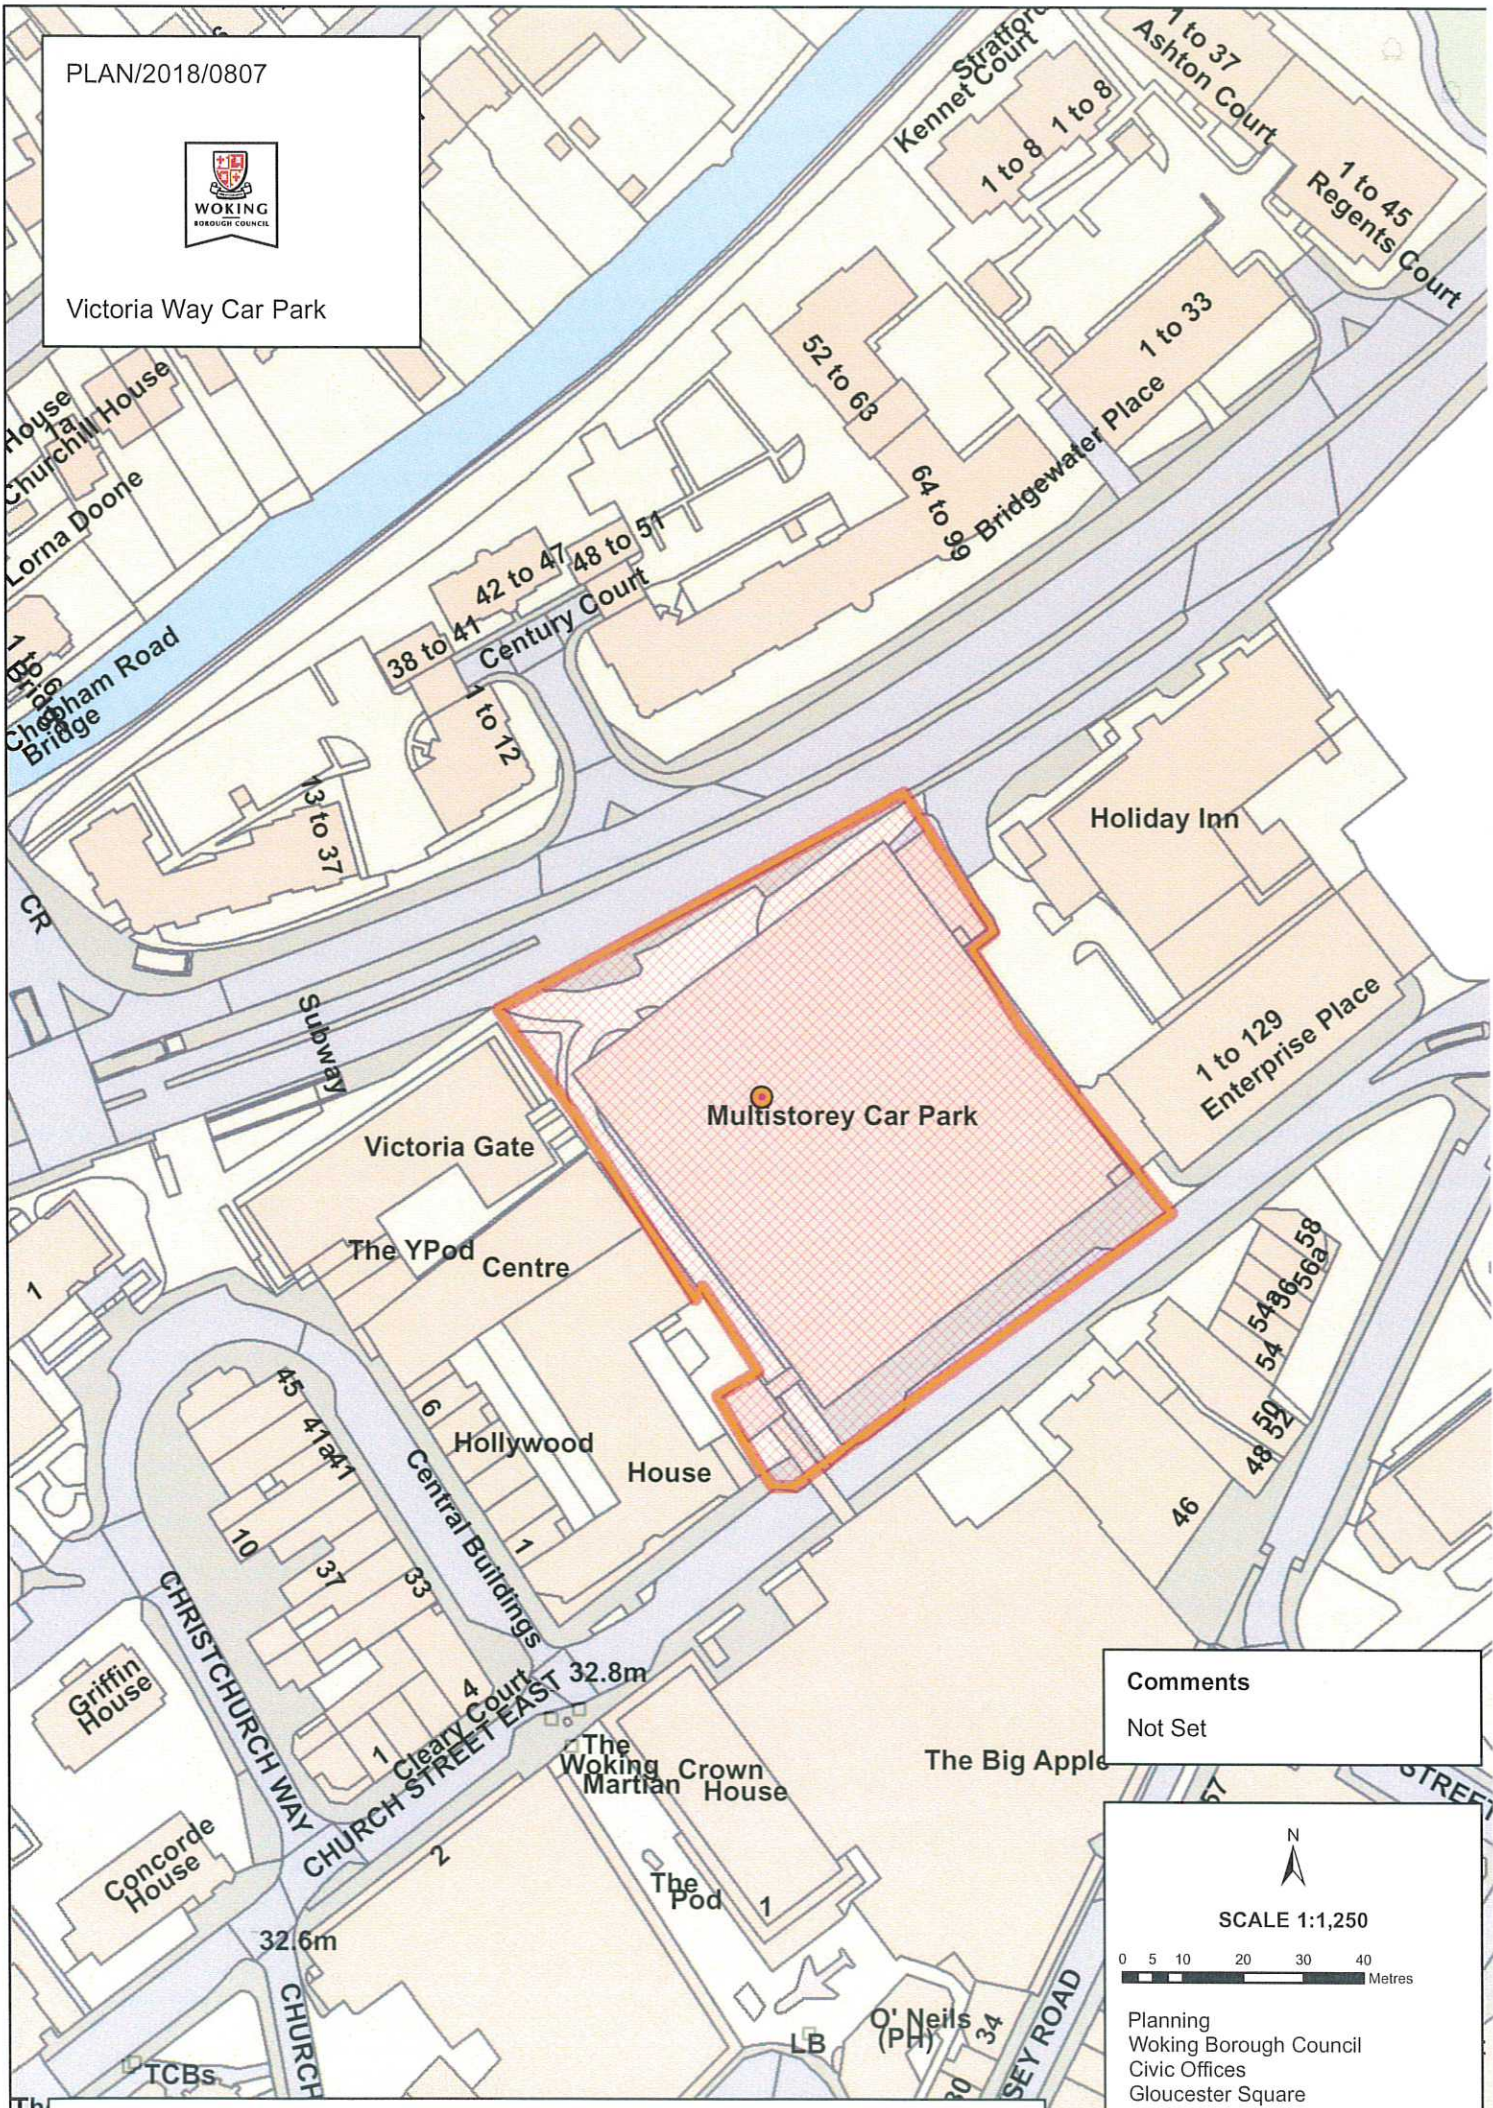

PLAN/2018/0807

Victoria Way Car Park

Comments
Not Set

N

SCALE 1:1,250

0 5 10 20 30 40 Metres

Planning
Woking Borough Council
Civic Offices
Gloucester Square
Woking, Surrey GU21 6YL